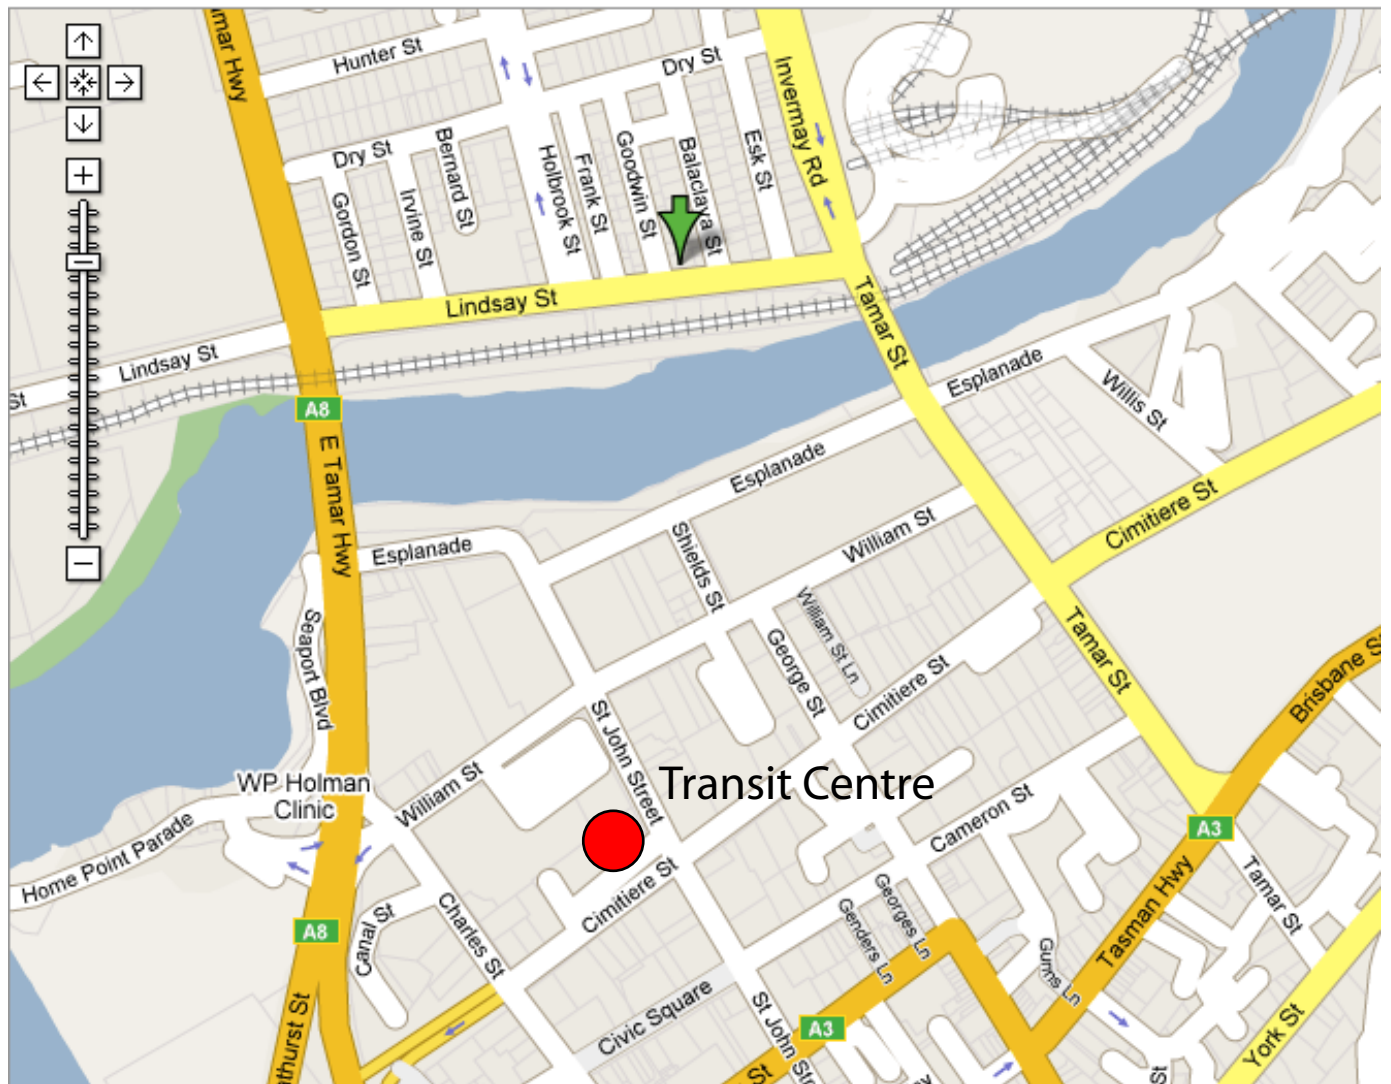

Address **20 Lindsay St**  
**Invermay TAS 7248**  
**Australia**

From the transit centre, head north along St John Street, and follow it left as it turns along the river. Cross the river and turn right. We are down this street (Lindsay Street) on the left.